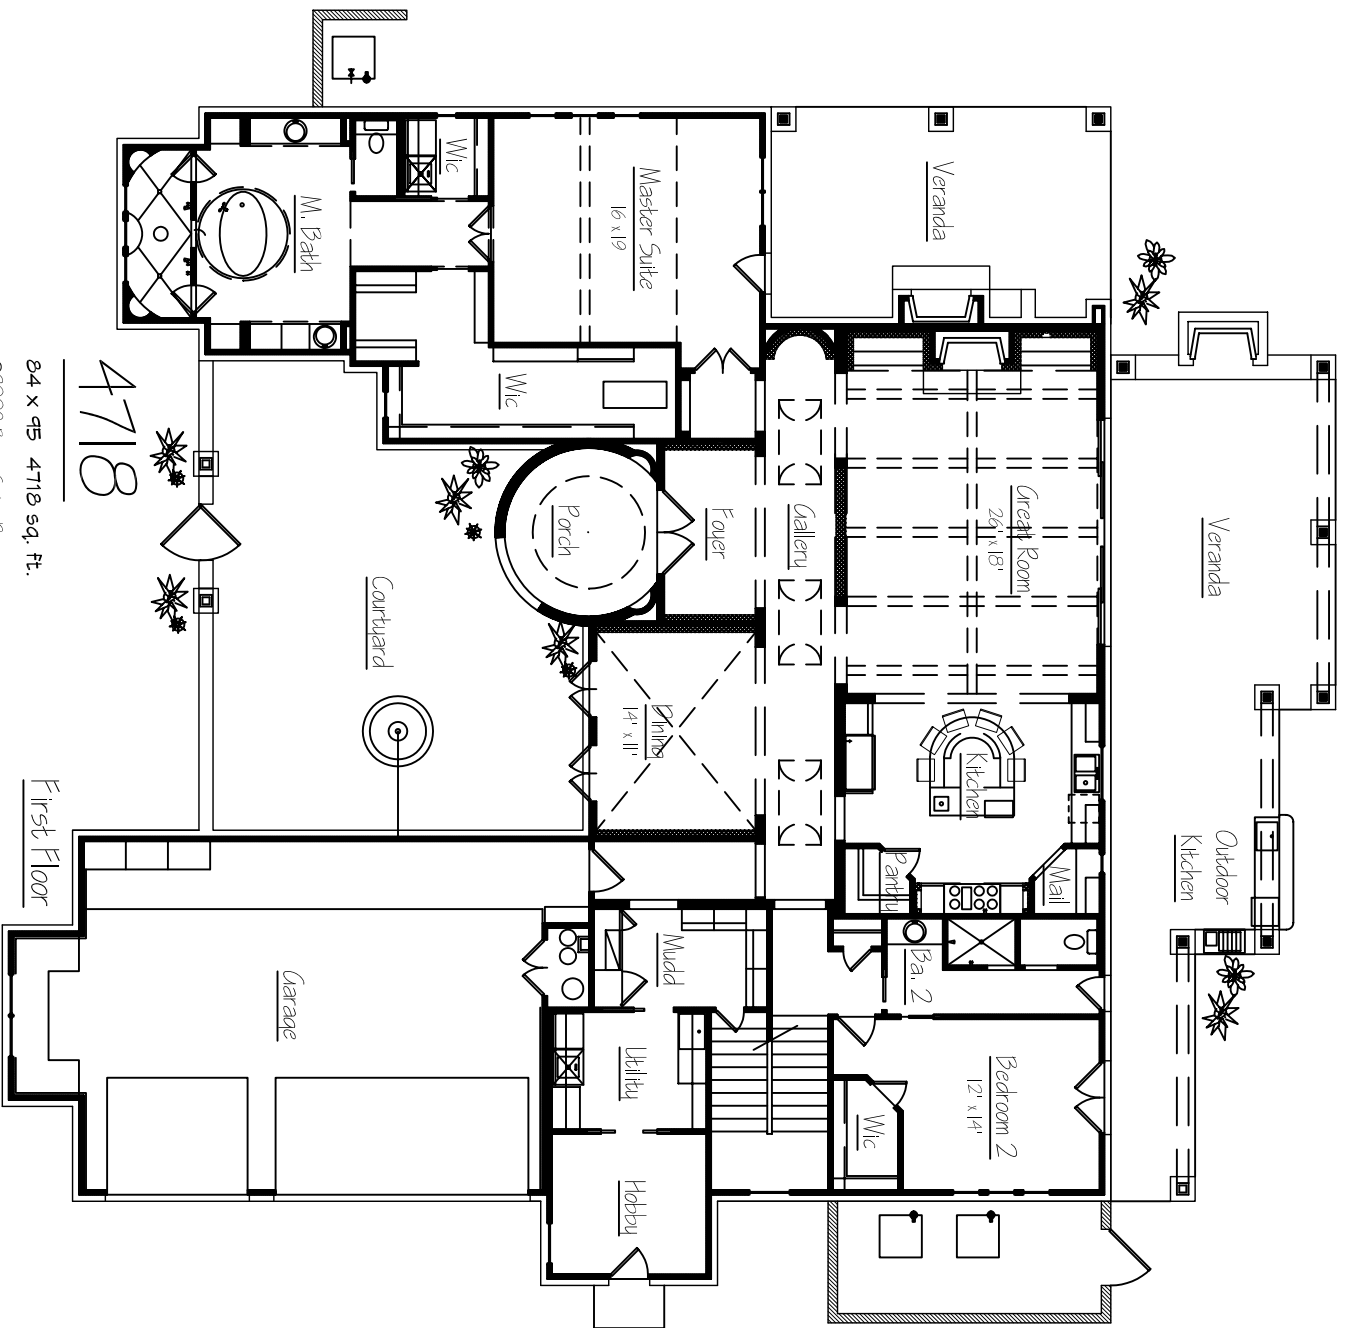

4718

84 x 95 4718 sq. ft.

©2009 Barron Custom Design

**BARRON CUSTOM
DESIGN**

Felicia Foster, Principal
512.626.7078
barroncustomdesign.com
bodfelicia@earthlink.net

84 x 95 4718 sq. ft.

4718

©2009 Barron Custom Design

4718

84 X 95 4718 sq. ft.

©2009 Barron Custom Design

BARRON CUSTOM

DESIGN

Felicia Foster, Principal

512.626.7078

barroncustomdesign.com