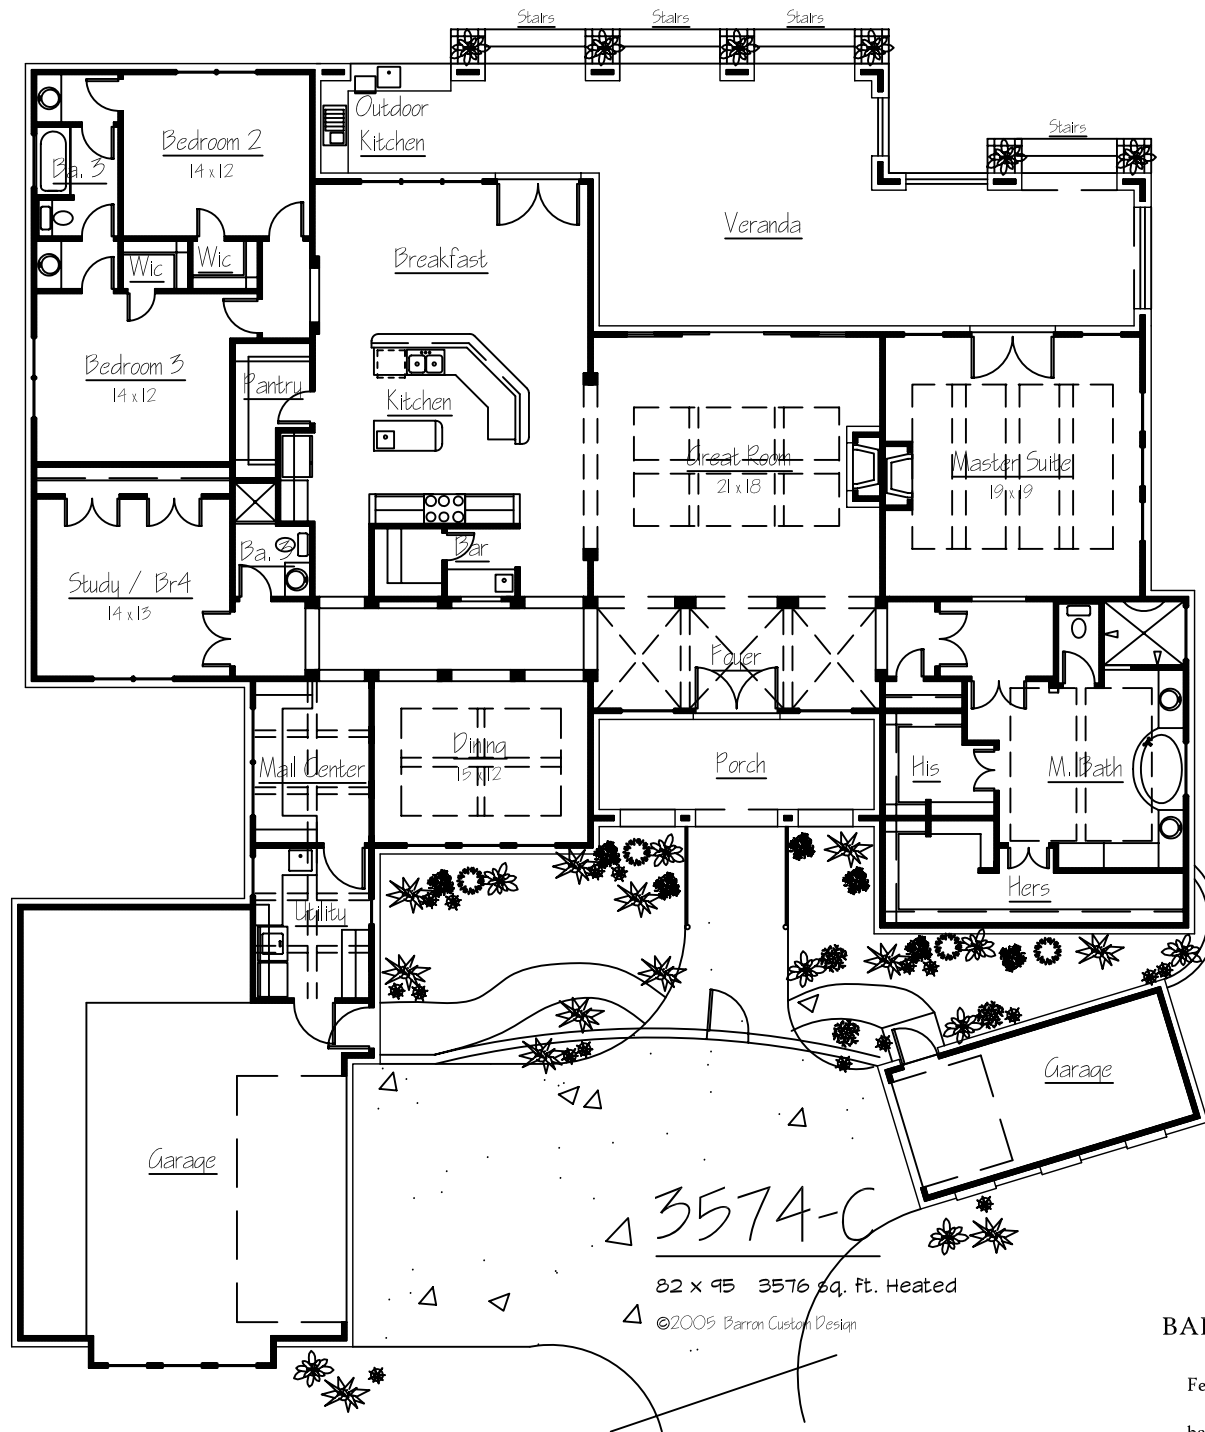

3574-B

82 x 95 3574 sq. ft. Heated

©2005 Barron Custom Design

BARRON CUSTOM
DESIGN

Felicia Foster, Principal
512.626.7078

barroncustomdesign.com
bcdfelicia@earthlink.net

BARRON CUSTOM DESIGN

Felicia Foster, Principal
 512.626.7078
 barroncustomdesign.com
 bcdfelicia@earthlink.net