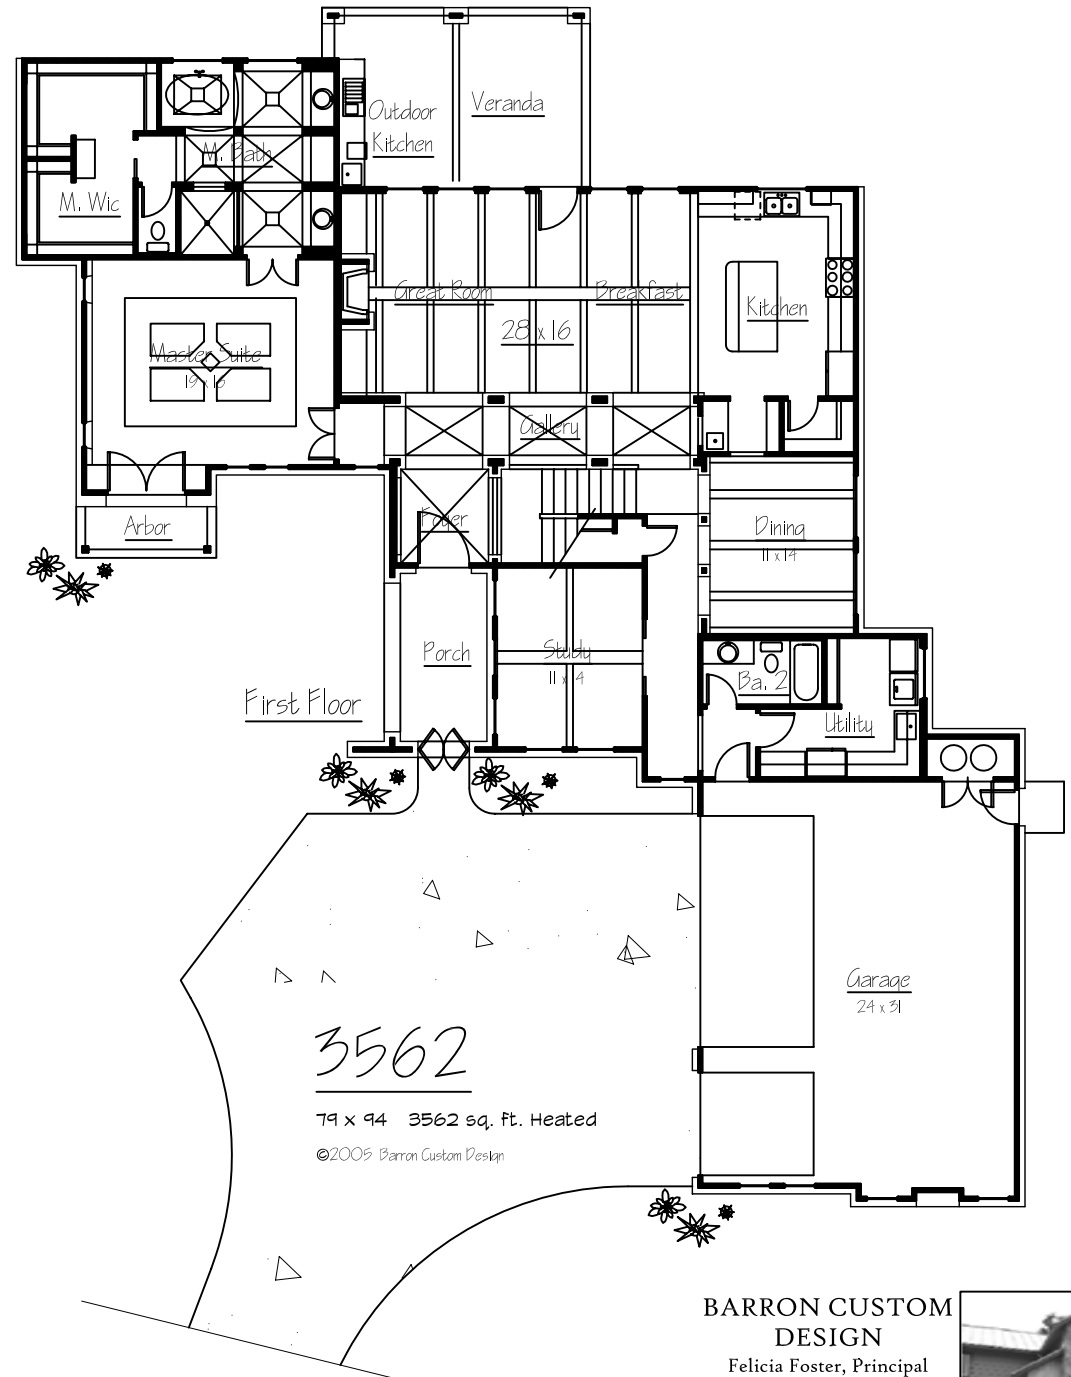

3562

79 x 94 3562 sq. ft. Heated

©2005 Barron Custom Design

BARRON CUSTOM  
DESIGN

Felicia Foster, Principal  
512.626.7078

barroncustomdesign.com  
bcdfelicia@earthlink.net

**BARRON CUSTOM DESIGN**

Felicia Foster, Principal  
 512.626.7078  
 barroncustomdesign.com  
 bcdfelicia@earthlink.net